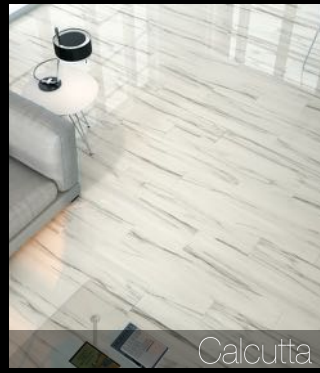

Woodland

Calcutta

Rain

Durban 300x600mm Wall

Karoo 297x598mm & 297x297mm Mosaic - PEI 5, R10